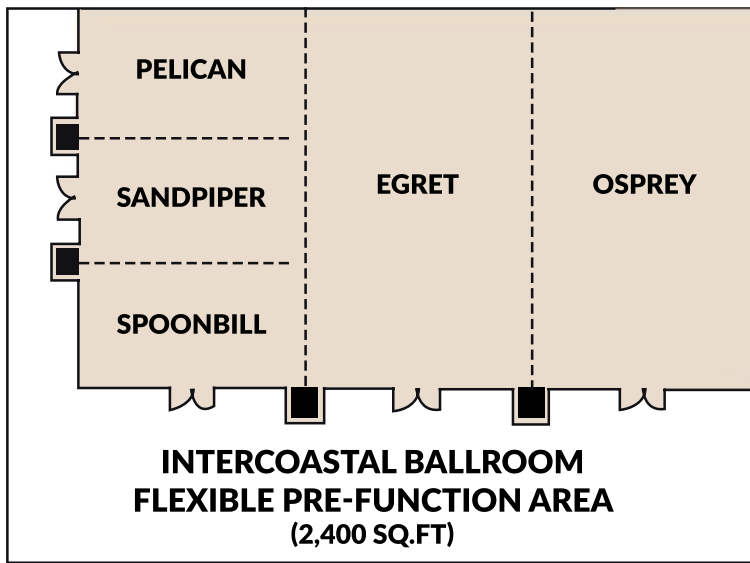

## CONFERENCE CENTER LAYOUT

## HOTEL LAYOUT

MEETING ROOMS	DIMENSIONS	SQUARE FOOTAGE	CEILING HEIGHT	CAPACITY BY SET-UP			
				RECEPTION	BANQUET	THEATER	CLASSROOM
INTERCOASTAL BALLROOM	55 X 99	5445	17	700	450	550	300
OSPREY & EGRET	55 X 66	3630	17	450	300	375	200
OSPREY / EGRET / SPOONBILL - PELICAN	55 X 33	1815	17	200	150	180	80
SPOONBILL & SANDPIPER	36 X 33	1188	17	125	100	140	60
SPOONBILL / SANDPIPER / PELICAN	18 X 33	605	17	60	50	60	30