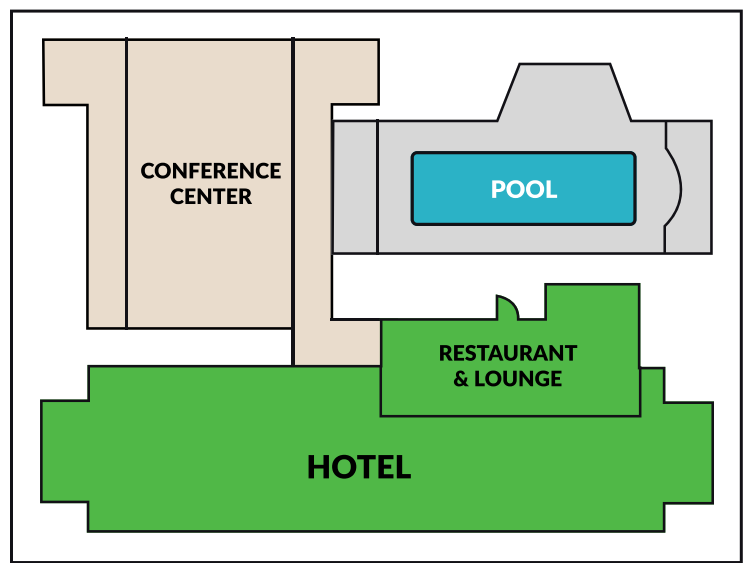

### CONFERENCE CENTER:

- 7,800 Sq. Ft Flexible Meeting Space
- Five Meeting Rooms
- 50 to 550 Theater Style
- 30 to 300 Classroom Style
- 60-700 Reception
- Complete Food & Beverage Services
- Free WI-FI
- 2,400 Sq.Ft Pre-Function Space

## CONFERENCE CENTER LAYOUT

## HOTEL LAYOUT

MEETING ROOMS	DIMENSIONS	SQUARE FOOTAGE	CEILING HEIGHT	CAPACITY BY SET-UP			
				RECEPTION	BANQUET	THEATER	CLASSROOM
INTERCOASTAL BALLROOM	55 X 99	5445	17	700	450	550	300
OSPREY & EGRET	55 X 66	3630	17	450	300	375	200
OSPREY / EGRET / SPOONBILL - PELICAN	55 X 33	1815	17	200	150	180	80
SPOONBILL & SANDPIPER	36 X 33	1188	17	125	100	140	60
SPOONBILL / SANDPIPER / PELICAN	18 X 33	605	17	60	50	60	30