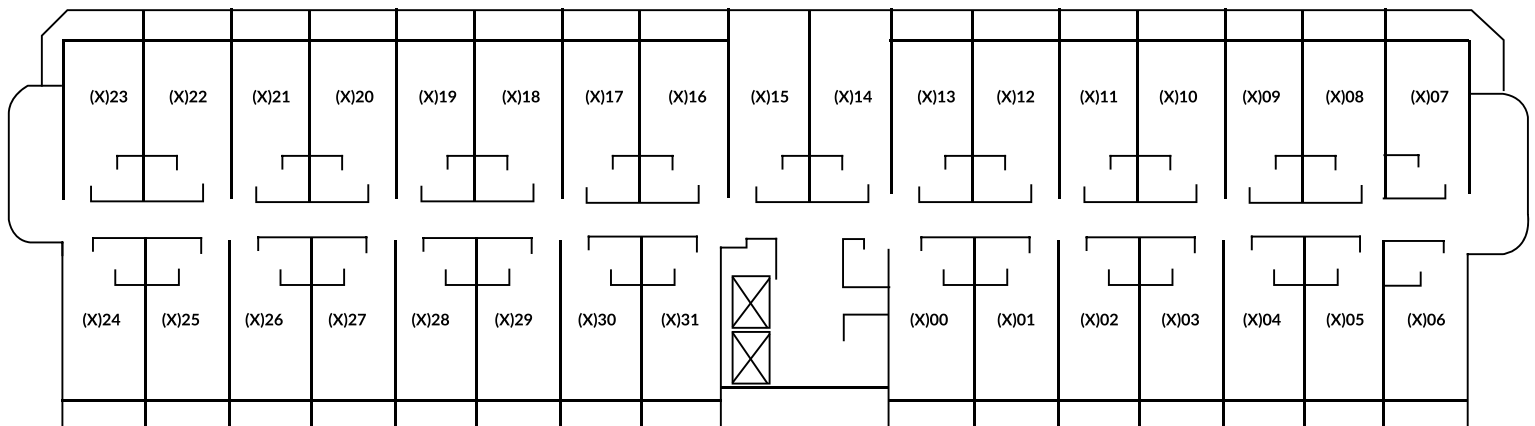

2ND - 7TH FLOOR

AMENITIES

- Newly Renovated
- Walt Disney World Good Neighbor Hotel
- Check Out Time 11:00am
- Soda Machine on Floor 2,4,6
- 100% Non-Smoking Facility
- Free Shuttle Service to all Theme Parks
- Room Service Available, Dial Ext. 5
- Free Wi-Fi
- Guest Service Desk In Lobby
- Ice Machines on Floors 2-7
- Business Center on 1st Floor
- In Room Flat-Screen TV, Refrigerator, Alarm Clock
- Fitness Center on 1st Floor
- Valet Laundry Service Available
- Free 800# Access & Local Calls
- Outdoor Pool with Water Slide
- Interior Corridor
- Valet and Self Parking Available
- Meeting Rooms
- ATM Machine On-Site (1st Floor)

H STREET GRILLE

Breakfast: 6:30am - 11:00am

Lunch/Dinner: 11:30am - 10:00pm

Lounge/Bar: 12:00pm - 11:00pm