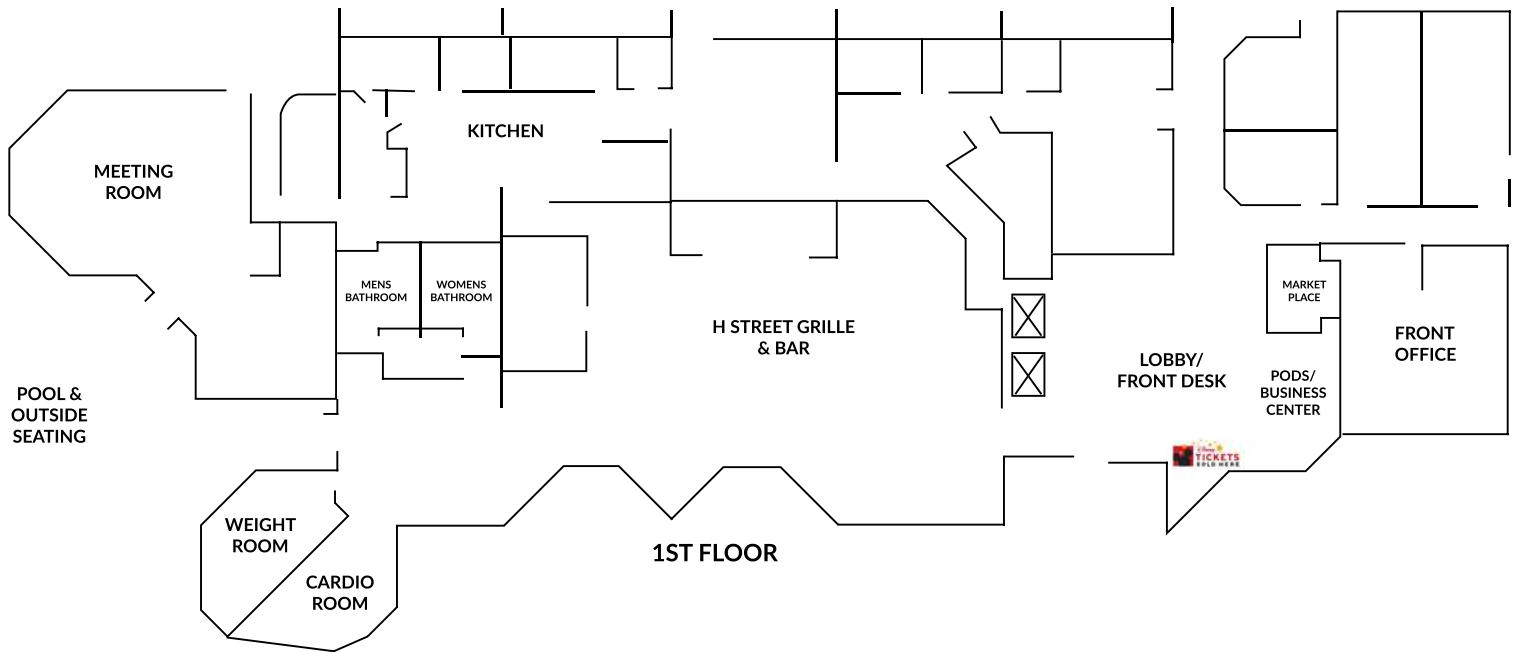

GUEST ROOM INFORMATION:

- Iron & Ironing Board
- Refrigerator
- Microwave
- Coffee Maker
- Hair Dryer
- ADA rooms
- Desk/Work Area
- AM/FM Alarm Clock
- Television
- In Room Safe

DINING:

- H Street Grille & Lounge
Breakfast 6:30am-11:00am
Lunch/Dinner 11:30am-10:00pm
H Street Lounge 12:00pm-11:00pm
- H Street Coffee Cafe

MEETING ROOM:

- 3 Meeting Rooms
- 50 Largest Room Capacity
- 1,200 sq. ft.
- Crowne Plaza Meeting Director
- Banquet & Event Catering

2ND - 7TH FLOOR

AMENITIES

- Newly Renovated
- Walt Disney World Good Neighbor Hotel
- Check Out Time 11:00am
- Soda Machine on Floor 2,4,6
- 100% Non-Smoking Facility
- Free Shuttle Service to all Theme Parks
- Room Service Available, Dial Ext. 5
- Free Wi-Fi
- Guest Service Desk In Lobby
- Ice Machines on Floors 2-7
- Business Center on 1st Floor
- In Room Flat-Screen TV, Refrigerator, Alarm Clock
- Fitness Center on 1st Floor
- Valet Laundry Service Available
- Free 800# Access & Local Calls
- Outdoor Pool with Water Slide
- Interior Corridor
- Valet and Self Parking Available
- Meeting Rooms
- ATM Machine On-Site (1st Floor)